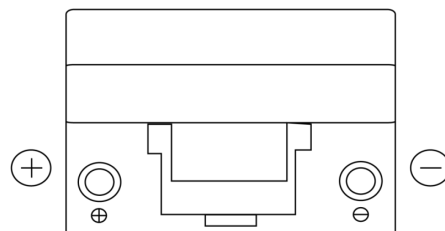

Product overview

Batteries for Cars

Standard TC905

Part number	TC905
Technology	Flooded
EAN/GTIN	3661024054768
Voltage	12 V
Capacity	90.0 Ah
CCA	680 A
Length	306 mm
Width	173 mm
Height	222 mm
Box size	D31
Polarity	ETN 1
Terminal Type	EN taper post
Hold Down	Korean B1
Weights (subject of variation)	19.90 kg

Polarity

Terminal Type

Hold Down

Design, features and specifications are subject to change without notice. We disclaim any representation or warranty, express or implied, concerning the data or recommendations, and in no event shall be liable for any loss or damage claimed to have arisen as a result. Some products may not be available in your local market.