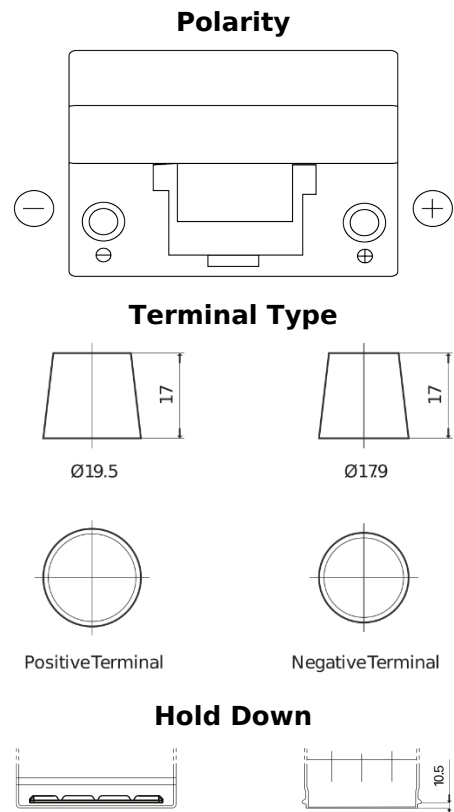

**Product overview**

Batteries for Cars

**Standard TC904**

Part number	TC904
Technology	Flooded
EAN/GTIN	3661024054751
Voltage	12 V
Capacity	90.0 Ah
CCA	680 A
Length	306 mm
Width	173 mm
Height	222 mm
Box size	D31
Polarity	ETN 0
Terminal Type	EN taper post
Hold Down	Korean B1
Weights (subject of variation)	19.90 kg