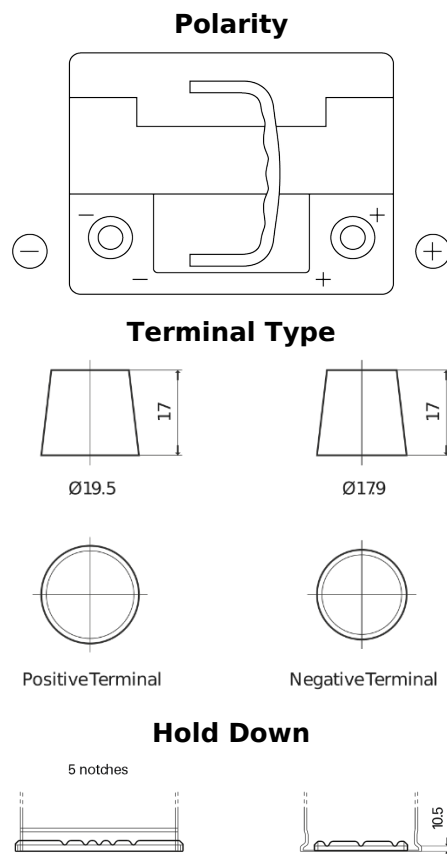

Product overview

Batteries for Cars

Premium EA472

Part number	EA472
Technology	Flooded
EAN/GTIN	3661024034265
Voltage	12 V
Capacity	47 Ah
CCA	450 A
Length	207 mm
Width	175 mm
Height	175 mm
Box size	LB1
Polarity	ETN 0
Terminal Type	EN taper post
Hold Down	B13
Weights (subject of variation)	11.40 kg