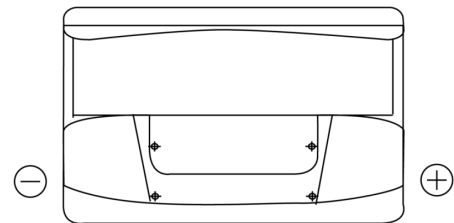

Product overview

Batteries for Cars

Standard TC700

Part number	TC700
Technology	Flooded
EAN/GTIN	3661024054829
Voltage	12 V
Capacity	70.0 Ah
CCA	640 A
Length	278 mm
Width	175 mm
Height	190 mm
Box size	L03
Polarity	ETN 0
Terminal Type	EN taper post
Hold Down	B13
Weights (subject of variation)	16.00 kg

Polarity

Terminal Type

Positive Terminal

Negative Terminal

Hold Down

Design, features and specifications are subject to change without notice. We disclaim any representation or warranty, express or implied, concerning the data or recommendations, and in no event shall be liable for any loss or damage claimed to have arisen as a result. Some products may not be available in your local market.