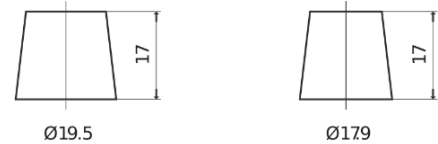

Terminal Type

Positive Terminal

Negative Terminal