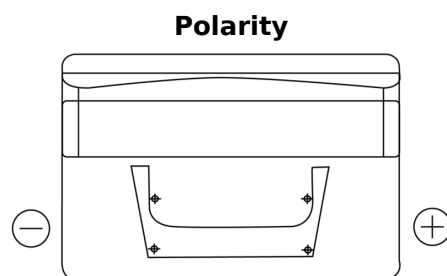

**Product overview**

Batteries for Cars

**Standard TC652**

Part number	TC652
Technology	Flooded
EAN/GTIN	3661024054867
Voltage	12 V
Capacity	65.0 Ah
CCA	540 A
Length	278 mm
Width	175 mm
Height	175 mm
Box size	LB3
Polarity	ETN 0
Terminal Type	EN taper post
Hold Down	B13
Weights (subject of variation)	14.50 kg