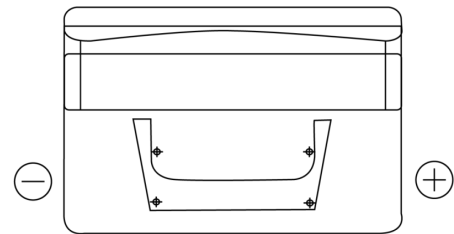

**Product overview**

Batteries for Cars

**Standard TC652**

Part number	TC652
Technology	Flooded
EAN/GTIN	3661024054867
Voltage	12 V
Capacity	65.0 Ah
CCA	540 A
Length	278 mm
Width	175 mm
Height	175 mm
Box size	LB3
Polarity	ETN 0
Terminal Type	EN taper post
Hold Down	B13
Weights (subject of variation)	14.50 kg

**Polarity**

**Terminal Type**

Positive Terminal

Negative Terminal

**Hold Down**

Design, features and specifications are subject to change without notice. We disclaim any representation or warranty, express or implied, concerning the data or recommendations, and in no event shall be liable for any loss or damage claimed to have arisen as a result. Some products may not be available in your local market.