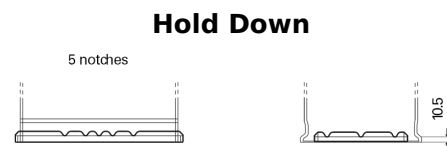

**Product overview**

Batteries for Cars

**Standard TC652**

Part number	TC652
Technology	Flooded
EAN/GTIN	3661024054867
Voltage	12 V
Capacity	65.0 Ah
CCA	540 A
Length	278 mm
Width	175 mm
Height	175 mm
Box size	LB3
Polarity	ETN 0
Terminal Type	EN taper post
Hold Down	B13
Weights (subject of variation)	14.50 kg