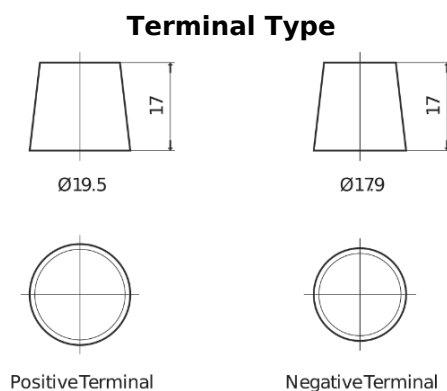

**Product overview**

Batteries for Cars

**Standard TC652**

Part number	TC652
Technology	Flooded
EAN/GTIN	3661024054867
Voltage	12 V
Capacity	65.0 Ah
CCA	540 A
Length	278 mm
Width	175 mm
Height	175 mm
Box size	LB3
Polarity	ETN 0
Terminal Type	EN taper post
Hold Down	B13
Weights (subject of variation)	14.50 kg