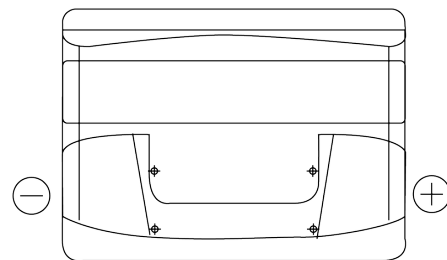

**Product overview**

Batteries for Cars

**Technica TB442**

Part number	TB442
Technology	Flooded
EAN/GTIN	3661024054607
Voltage	12 V
Capacity	44 Ah
CCA	420 A
Length	207 mm
Width	175 mm
Height	175 mm
Box size	LB1
Polarity	ETN 0
Terminal Type	EN taper post
Hold Down	B13
Weights (subject of variation)	10.60 kg

**Polarity**

**Terminal Type**

Positive Terminal

Negative Terminal

**Hold Down**

Design, features and specifications are subject to change without notice. We disclaim any representation or warranty, express or implied, concerning the data or recommendations, and in no event shall be liable for any loss or damage claimed to have arisen as a result. Some products may not be available in your local market.