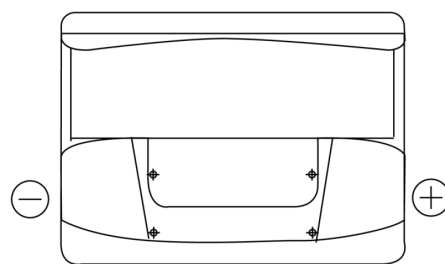

**Product overview**

Batteries for Cars

**Standard TC550**

Part number	TC550
Technology	Flooded
EAN/GTIN	3661024054805
Voltage	12 V
Capacity	55.0 Ah
CCA	460 A
Length	242 mm
Width	175 mm
Height	190 mm
Box size	L02
Polarity	ETN 0
Terminal Type	EN taper post
Hold Down	B13
Weights (subject of variation)	13.50 kg

**Polarity**

**Terminal Type**

**Hold Down**

Design, features and specifications are subject to change without notice. We disclaim any representation or warranty, express or implied, concerning the data or recommendations, and in no event shall be liable for any loss or damage claimed to have arisen as a result. Some products may not be available in your local market.