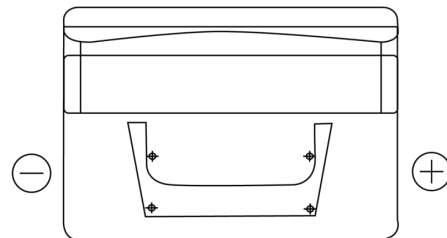

Product overview

Batteries for Cars

Standard TC542

Part number	TC542
Technology	Flooded
EAN/GTIN	3661024054850
Voltage	12 V
Capacity	54.0 Ah
CCA	500 A
Length	242 mm
Width	175 mm
Height	175 mm
Box size	LB2
Polarity	ETN 0
Terminal Type	EN taper post
Hold Down	B13
Weights (subject of variation)	12.90 kg

Polarity

Terminal Type

Positive Terminal

Negative Terminal

Hold Down

Design, features and specifications are subject to change without notice. We disclaim any representation or warranty, express or implied, concerning the data or recommendations, and in no event shall be liable for any loss or damage claimed to have arisen as a result. Some products may not be available in your local market.