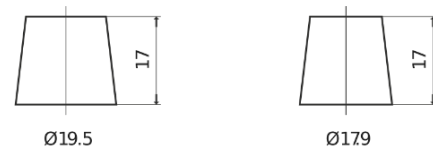

**Product overview**

Batteries for Cars

**Standard TC440**

Part number	TC440
Technology	Flooded
EAN/GTIN	3661024054782
Voltage	12 V
Capacity	44.0 Ah
CCA	360 A
Length	207 mm
Width	175 mm
Height	190 mm
Box size	L01
Polarity	ETN 0
Terminal Type	EN taper post
Hold Down	B13
Weights (subject of variation)	11.10 kg

**Polarity**

**Terminal Type**

Positive Terminal

Negative Terminal

**Hold Down**

Design, features and specifications are subject to change without notice. We disclaim any representation or warranty, express or implied, concerning the data or recommendations, and in no event shall be liable for any loss or damage claimed to have arisen as a result. Some products may not be available in your local market.