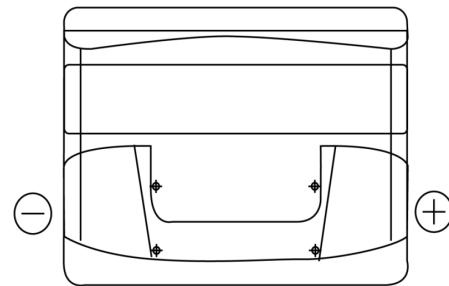

**Product overview**

Batteries for Cars

**Standard TC440**

Part number	TC440
Technology	Flooded
EAN/GTIN	3661024054782
Voltage	12 V
Capacity	44.0 Ah
CCA	360 A
Length	207 mm
Width	175 mm
Height	190 mm
Box size	L01
Polarity	ETN 0
Terminal Type	EN taper post
Hold Down	B13
Weights (subject of variation)	11.10 kg

**Polarity**

**Terminal Type**

Positive Terminal

Negative Terminal

**Hold Down**

Design, features and specifications are subject to change without notice. We disclaim any representation or warranty, express or implied, concerning the data or recommendations, and in no event shall be liable for any loss or damage claimed to have arisen as a result. Some products may not be available in your local market.