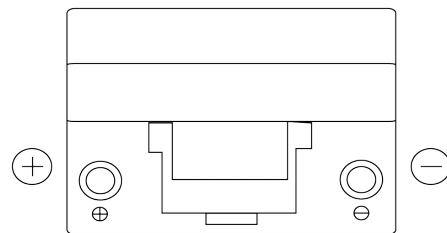

Product overview

Batteries for Cars

Technica TB955

Part number	TB955
Technology	Flooded
EAN/GTIN	3661024054461
Voltage	12 V
Capacity	95.0 Ah
CCA	760 A
Length	306 mm
Width	173 mm
Height	222 mm
Box size	D31
Polarity	ETN 1
Terminal Type	EN taper post
Hold Down	Korean B1
Weights (subject of variation)	20.60 kg

Polarity

Terminal Type

Positive Terminal

Negative Terminal

Hold Down

Design, features and specifications are subject to change without notice. We disclaim any representation or warranty, express or implied, concerning the data or recommendations, and in no event shall be liable for any loss or damage claimed to have arisen as a result. Some products may not be available in your local market.