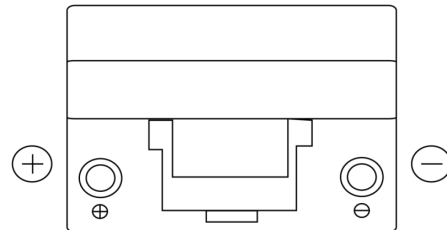

Product overview

Batteries for Cars

Technica TB955

Part number	TB955
Technology	Flooded
EAN/GTIN	3661024054461
Voltage	12 V
Capacity	95.0 Ah
CCA	760 A
Length	306 mm
Width	173 mm
Height	222 mm
Box size	D31
Polarity	ETN 1
Terminal Type	EN taper post
Hold Down	Korean B1
Weights (subject of variation)	20.60 kg

Polarity

Terminal Type

Positive Terminal

Negative Terminal

Hold Down

Design, features and specifications are subject to change without notice. We disclaim any representation or warranty, express or implied, concerning the data or recommendations, and in no event shall be liable for any loss or damage claimed to have arisen as a result. Some products may not be available in your local market.