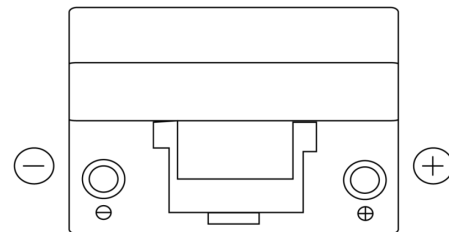

Product overview

Batteries for Cars

Technica TB954

Part number	TB954
Technology	Flooded
EAN/GTIN	3661024054454
Voltage	12 V
Capacity	95.0 Ah
CCA	760 A
Length	306 mm
Width	173 mm
Height	222 mm
Box size	D31
Polarity	ETN 0
Terminal Type	EN taper post
Hold Down	Korean B1
Weights (subject of variation)	20.60 kg

Polarity

Terminal Type

Hold Down

Design, features and specifications are subject to change without notice. We disclaim any representation or warranty, express or implied, concerning the data or recommendations, and in no event shall be liable for any loss or damage claimed to have arisen as a result. Some products may not be available in your local market.