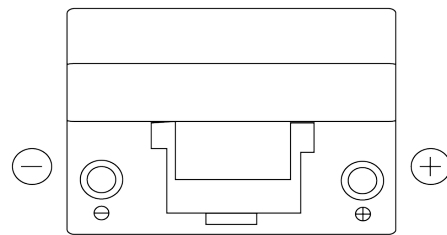

Product overview

Batteries for Cars

Technica TB954

Part number	TB954
Technology	Flooded
EAN/GTIN	3661024054454
Voltage	12 V
Capacity	95.0 Ah
CCA	760 A
Length	306 mm
Width	173 mm
Height	222 mm
Box size	D31
Polarity	ETN 0
Terminal Type	EN taper post
Hold Down	Korean B1
Weights (subject of variation)	20.60 kg

Polarity

Terminal Type

Ø19.5

Ø17.9

Positive Terminal

Negative Terminal

Hold Down

Design, features and specifications are subject to change without notice. We disclaim any representation or warranty, express or implied, concerning the data or recommendations, and in no event shall be liable for any loss or damage claimed to have arisen as a result. Some products may not be available in your local market.