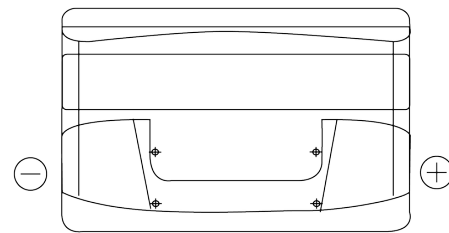

Product overview

Batteries for Cars

Technica TB950

Part number	TB950
Technology	Flooded
EAN/GTIN	3661024054584
Voltage	12 V
Capacity	95.0 Ah
CCA	800 A
Length	353 mm
Width	175 mm
Height	190 mm
Box size	L05
Polarity	ETN 0
Terminal Type	EN taper post
Hold Down	B13
Weights (subject of variation)	21.60 kg

Polarity

Terminal Type

Hold Down

Design, features and specifications are subject to change without notice. We disclaim any representation or warranty, express or implied, concerning the data or recommendations, and in no event shall be liable for any loss or damage claimed to have arisen as a result. Some products may not be available in your local market.