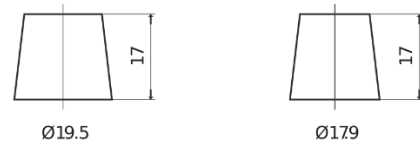

Terminal Type