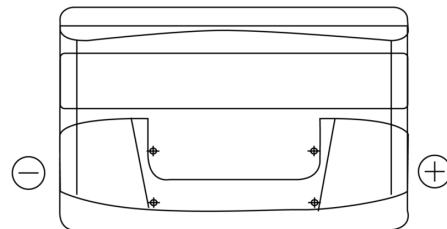

Product overview

Batteries for Cars

Technica TB950

Part number	TB950
Technology	Flooded
EAN/GTIN	3661024054584
Voltage	12 V
Capacity	95.0 Ah
CCA	800 A
Length	353 mm
Width	175 mm
Height	190 mm
Box size	L05
Polarity	ETN 0
Terminal Type	EN taper post
Hold Down	B13
Weights (subject of variation)	21.60 kg

Polarity

Terminal Type

Ø19.5

Ø179

Positive Terminal

Negative Terminal

Hold Down

Design, features and specifications are subject to change without notice. We disclaim any representation or warranty, express or implied, concerning the data or recommendations, and in no event shall be liable for any loss or damage claimed to have arisen as a result. Some products may not be available in your local market.