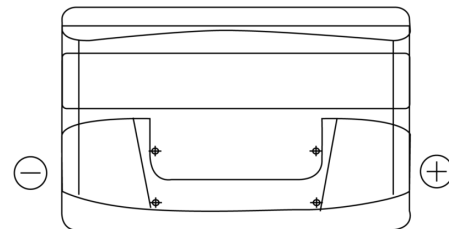

Product overview

Batteries for Cars

Technica TB950

Part number	TB950
Technology	Flooded
EAN/GTIN	3661024054584
Voltage	12 V
Capacity	95.0 Ah
CCA	800 A
Length	353 mm
Width	175 mm
Height	190 mm
Box size	L05
Polarity	ETN 0
Terminal Type	EN taper post
Hold Down	B13
Weights (subject of variation)	21.60 kg

Polarity

Terminal Type

Positive Terminal

Negative Terminal

Hold Down

Design, features and specifications are subject to change without notice. We disclaim any representation or warranty, express or implied, concerning the data or recommendations, and in no event shall be liable for any loss or damage claimed to have arisen as a result. Some products may not be available in your local market.