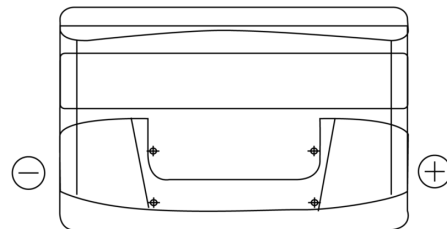

**Product overview**

Batteries for Cars

**Technica TB852**

Part number	TB852
Technology	Flooded
EAN/GTIN	3661024054669
Voltage	12 V
Capacity	85.0 Ah
CCA	760 A
Length	353 mm
Width	175 mm
Height	175 mm
Box size	LB5
Polarity	ETN 0
Terminal Type	EN taper post
Hold Down	B13
Weights (subject of variation)	19.40 kg

**Polarity**

**Terminal Type**

Ø19.5

Ø179

Positive Terminal

Negative Terminal

**Hold Down**

5 notches