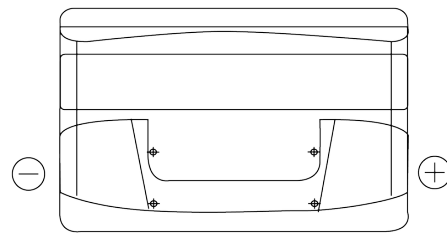

Product overview

Batteries for Cars

Technica TB852

Part number	TB852
Technology	Flooded
EAN/GTIN	3661024054669
Voltage	12 V
Capacity	85.0 Ah
CCA	760 A
Length	353 mm
Width	175 mm
Height	175 mm
Box size	LB5
Polarity	ETN 0
Terminal Type	EN taper post
Hold Down	B13
Weights (subject of variation)	19.40 kg

Polarity

Terminal Type

Positive Terminal

Negative Terminal

Hold Down

Design, features and specifications are subject to change without notice. We disclaim any representation or warranty, express or implied, concerning the data or recommendations, and in no event shall be liable for any loss or damage claimed to have arisen as a result. Some products may not be available in your local market.