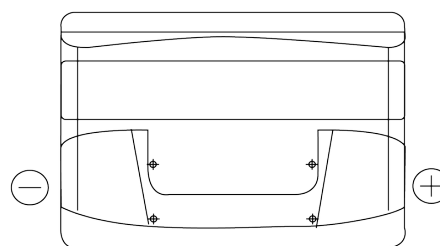

**Product overview**

Batteries for Cars

**Technica TB802**

Part number	TB802
Technology	Flooded
EAN/GTIN	3661024054652
Voltage	12 V
Capacity	80.0 Ah
CCA	700 A
Length	315 mm
Width	175 mm
Height	175 mm
Box size	LB4
Polarity	ETN 0
Terminal Type	EN taper post
Hold Down	B13
Weights (subject of variation)	17.80 kg

**Polarity**

**Terminal Type**

Positive Terminal

Negative Terminal

**Hold Down**

Design, features and specifications are subject to change without notice. We disclaim any representation or warranty, express or implied, concerning the data or recommendations, and in no event shall be liable for any loss or damage claimed to have arisen as a result. Some products may not be available in your local market.