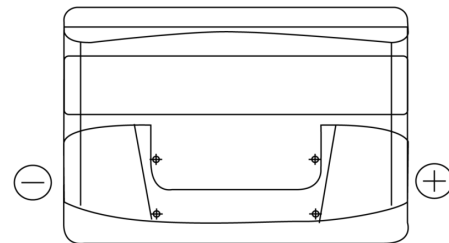

Product overview

Batteries for Cars

Technica TB802

Part number	TB802
Technology	Flooded
EAN/GTIN	3661024054652
Voltage	12 V
Capacity	80.0 Ah
CCA	700 A
Length	315 mm
Width	175 mm
Height	175 mm
Box size	LB4
Polarity	ETN 0
Terminal Type	EN taper post
Hold Down	B13
Weights (subject of variation)	17.80 kg

Polarity

Terminal Type

Positive Terminal

Negative Terminal

Hold Down

Design, features and specifications are subject to change without notice. We disclaim any representation or warranty, express or implied, concerning the data or recommendations, and in no event shall be liable for any loss or damage claimed to have arisen as a result. Some products may not be available in your local market.