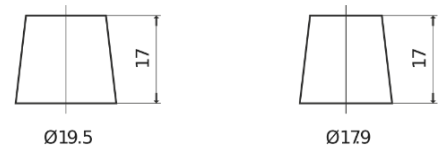

**Product overview**

Batteries for Cars

**Technica TB800**

Part number	TB800
Technology	Flooded
EAN/GTIN	3661024056465
Voltage	12 V
Capacity	80.0 Ah
CCA	640 A
Length	315 mm
Width	175 mm
Height	190 mm
Box size	L04
Polarity	ETN 0
Terminal Type	EN taper post
Hold Down	B13
Weights (subject of variation)	19.00 kg

**Polarity**

**Terminal Type**

Positive Terminal

Negative Terminal

**Hold Down**

Design, features and specifications are subject to change without notice. We disclaim any representation or warranty, express or implied, concerning the data or recommendations, and in no event shall be liable for any loss or damage claimed to have arisen as a result. Some products may not be available in your local market.