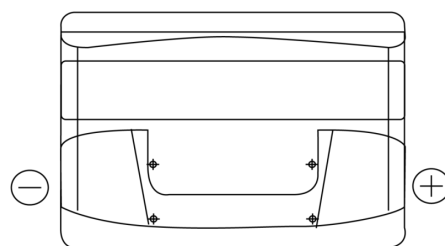

Product overview

Batteries for Cars

Technica TB800

Part number	TB800
Technology	Flooded
EAN/GTIN	3661024056465
Voltage	12 V
Capacity	80.0 Ah
CCA	640 A
Length	315 mm
Width	175 mm
Height	190 mm
Box size	L04
Polarity	ETN 0
Terminal Type	EN taper post
Hold Down	B13
Weights (subject of variation)	19.00 kg

Polarity

Terminal Type

Positive Terminal

Negative Terminal

Hold Down

Design, features and specifications are subject to change without notice. We disclaim any representation or warranty, express or implied, concerning the data or recommendations, and in no event shall be liable for any loss or damage claimed to have arisen as a result. Some products may not be available in your local market.