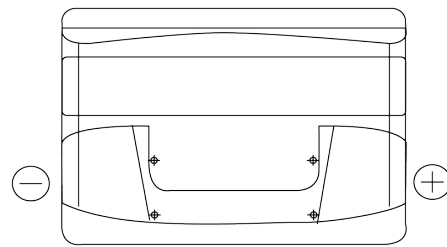

**Product overview**

Batteries for Cars

**Technica TB800**

Part number	TB800
Technology	Flooded
EAN/GTIN	3661024056465
Voltage	12 V
Capacity	80.0 Ah
CCA	640 A
Length	315 mm
Width	175 mm
Height	190 mm
Box size	L04
Polarity	ETN 0
Terminal Type	EN taper post
Hold Down	B13
Weights (subject of variation)	19.00 kg

**Polarity**

**Terminal Type**

Positive Terminal

Negative Terminal

**Hold Down**

Design, features and specifications are subject to change without notice. We disclaim any representation or warranty, express or implied, concerning the data or recommendations, and in no event shall be liable for any loss or damage claimed to have arisen as a result. Some products may not be available in your local market.