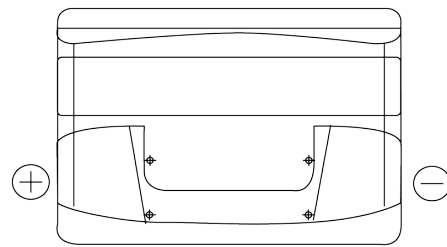

Product overview

Batteries for Cars

Technica TB741

Part number	TB741
Technology	Flooded
EAN/GTIN	3661024054560
Voltage	12 V
Capacity	74.0 Ah
CCA	680 A
Length	278 mm
Width	175 mm
Height	190 mm
Box size	L03
Polarity	ETN 1
Terminal Type	EN taper post
Hold Down	B13
Weights (subject of variation)	16.60 kg

Polarity

Terminal Type

Positive Terminal

Negative Terminal

Hold Down

Design, features and specifications are subject to change without notice. We disclaim any representation or warranty, express or implied, concerning the data or recommendations, and in no event shall be liable for any loss or damage claimed to have arisen as a result. Some products may not be available in your local market.