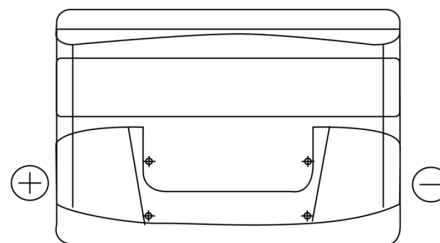

**Product overview**

Batteries for Cars

**Technica TB741**

Part number	TB741
Technology	Flooded
EAN/GTIN	3661024054560
Voltage	12 V
Capacity	74.0 Ah
CCA	680 A
Length	278 mm
Width	175 mm
Height	190 mm
Box size	L03
Polarity	ETN 1
Terminal Type	EN taper post
Hold Down	B13
Weights (subject of variation)	16.60 kg

**Polarity**

**Terminal Type**

Positive Terminal

Negative Terminal

**Hold Down**

Design, features and specifications are subject to change without notice. We disclaim any representation or warranty, express or implied, concerning the data or recommendations, and in no event shall be liable for any loss or damage claimed to have arisen as a result. Some products may not be available in your local market.