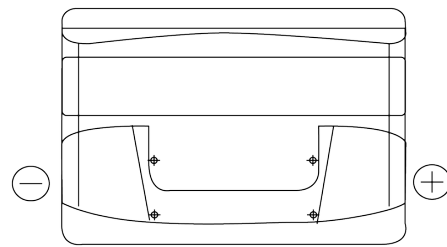

**Product overview**

Batteries for Cars

**Technica TB712**

Part number	TB712
Technology	Flooded
EAN/GTIN	3661024054645
Voltage	12 V
Capacity	71.0 Ah
CCA	670 A
Length	278 mm
Width	175 mm
Height	175 mm
Box size	LB3
Polarity	ETN 0
Terminal Type	EN taper post
Hold Down	B13
Weights (subject of variation)	15.30 kg

**Polarity**

**Terminal Type**

Positive Terminal

Negative Terminal

**Hold Down**

Design, features and specifications are subject to change without notice. We disclaim any representation or warranty, express or implied, concerning the data or recommendations, and in no event shall be liable for any loss or damage claimed to have arisen as a result. Some products may not be available in your local market.