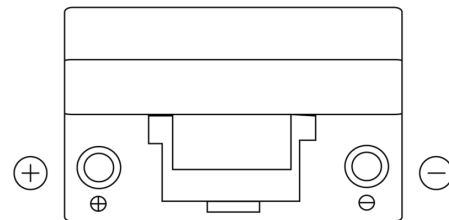

**Product overview**

Batteries for Cars

**Technica TB705**

Part number	TB705
Technology	Flooded
EAN/GTIN	3661024054447
Voltage	12 V
Capacity	70.0 Ah
CCA	540 A
Length	270 mm
Width	173 mm
Height	222 mm
Box size	D26
Polarity	ETN 1
Terminal Type	EN taper post
Hold Down	Korean B1+B6
Weights (subject of variation)	16.10 kg

**Polarity**

**Terminal Type**

Positive Terminal

Negative Terminal

**Hold Down**

Design, features and specifications are subject to change without notice. We disclaim any representation or warranty, express or implied, concerning the data or recommendations, and in no event shall be liable for any loss or damage claimed to have arisen as a result. Some products may not be available in your local market.