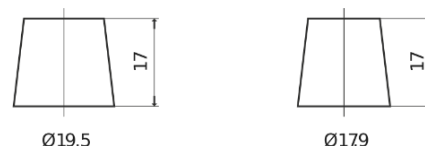

Product overview

Batteries for Cars

Technica TB705

Part number	TB705
Technology	Flooded
EAN/GTIN	3661024054447
Voltage	12 V
Capacity	70.0 Ah
CCA	540 A
Length	270 mm
Width	173 mm
Height	222 mm
Box size	D26
Polarity	ETN 1
Terminal Type	EN taper post
Hold Down	Korean B1+B6
Weights (subject of variation)	16.10 kg

Polarity

Terminal Type

Positive Terminal

Negative Terminal

Hold Down

Design, features and specifications are subject to change without notice. We disclaim any representation or warranty, express or implied, concerning the data or recommendations, and in no event shall be liable for any loss or damage claimed to have arisen as a result. Some products may not be available in your local market.