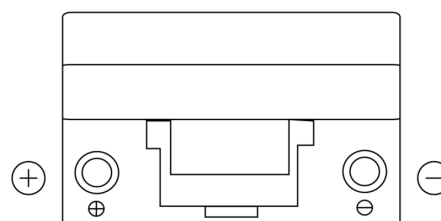

Product overview

Batteries for Cars

Technica TB705

Part number	TB705
Technology	Flooded
EAN/GTIN	3661024054447
Voltage	12 V
Capacity	70.0 Ah
CCA	540 A
Length	270 mm
Width	173 mm
Height	222 mm
Box size	D26
Polarity	ETN 1
Terminal Type	EN taper post
Hold Down	Korean B1+B6
Weights (subject of variation)	16.10 kg

Polarity

Terminal Type

Positive Terminal

Negative Terminal

Hold Down

Design, features and specifications are subject to change without notice. We disclaim any representation or warranty, express or implied, concerning the data or recommendations, and in no event shall be liable for any loss or damage claimed to have arisen as a result. Some products may not be available in your local market.