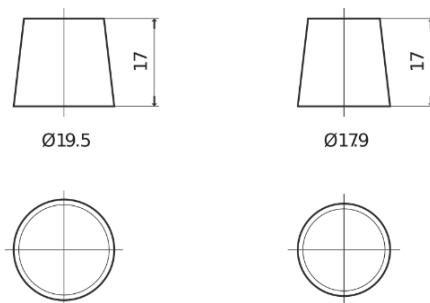

**Product overview**

Batteries for Cars

**Technica TB704**

Part number	TB704
Technology	Flooded
EAN/GTIN	3661024054430
Voltage	12 V
Capacity	70.0 Ah
CCA	540 A
Length	270 mm
Width	173 mm
Height	222 mm
Box size	D26
Polarity	ETN 0
Terminal Type	EN taper post
Hold Down	Korean B1+B6
Weights (subject of variation)	16.10 kg

**Polarity**

**Terminal Type**

Positive Terminal

Negative Terminal

**Hold Down**

Design, features and specifications are subject to change without notice. We disclaim any representation or warranty, express or implied, concerning the data or recommendations, and in no event shall be liable for any loss or damage claimed to have arisen as a result. Some products may not be available in your local market.