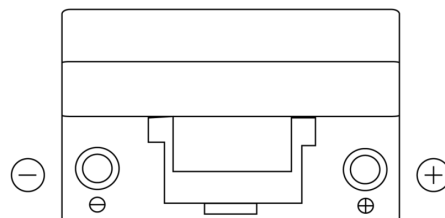

Product overview

Batteries for Cars

Technica TB704

Part number	TB704
Technology	Flooded
EAN/GTIN	3661024054430
Voltage	12 V
Capacity	70.0 Ah
CCA	540 A
Length	270 mm
Width	173 mm
Height	222 mm
Box size	D26
Polarity	ETN 0
Terminal Type	EN taper post
Hold Down	Korean B1+B6
Weights (subject of variation)	16.10 kg

Polarity

Terminal Type

Hold Down

Design, features and specifications are subject to change without notice. We disclaim any representation or warranty, express or implied, concerning the data or recommendations, and in no event shall be liable for any loss or damage claimed to have arisen as a result. Some products may not be available in your local market.