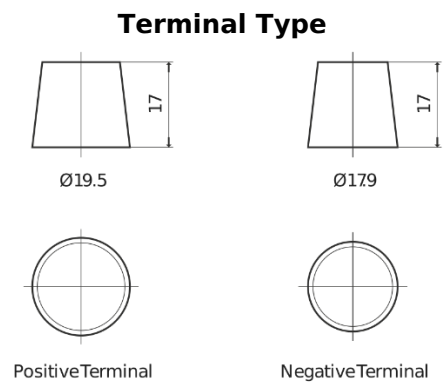

**Product overview**

Batteries for Cars

**Technica TB704**

Part number	TB704
Technology	Flooded
EAN/GTIN	3661024054430
Voltage	12 V
Capacity	70.0 Ah
CCA	540 A
Length	270 mm
Width	173 mm
Height	222 mm
Box size	D26
Polarity	ETN 0
Terminal Type	EN taper post
Hold Down	Korean B1+B6
Weights (subject of variation)	16.10 kg