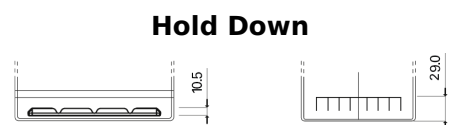

**Product overview**

Batteries for Cars

**Technica TB704**

Part number	TB704
Technology	Flooded
EAN/GTIN	3661024054430
Voltage	12 V
Capacity	70.0 Ah
CCA	540 A
Length	270 mm
Width	173 mm
Height	222 mm
Box size	D26
Polarity	ETN 0
Terminal Type	EN taper post
Hold Down	Korean B1+B6
Weights (subject of variation)	16.10 kg