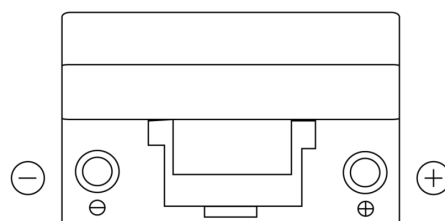

**Product overview**

Batteries for Cars

**Technica TB704**

Part number	TB704
Technology	Flooded
EAN/GTIN	3661024054430
Voltage	12 V
Capacity	70.0 Ah
CCA	540 A
Length	270 mm
Width	173 mm
Height	222 mm
Box size	D26
Polarity	ETN 0
Terminal Type	EN taper post
Hold Down	Korean B1+B6
Weights (subject of variation)	16.10 kg

**Polarity**

**Terminal Type**

Positive Terminal

Negative Terminal

**Hold Down**

Design, features and specifications are subject to change without notice. We disclaim any representation or warranty, express or implied, concerning the data or recommendations, and in no event shall be liable for any loss or damage claimed to have arisen as a result. Some products may not be available in your local market.