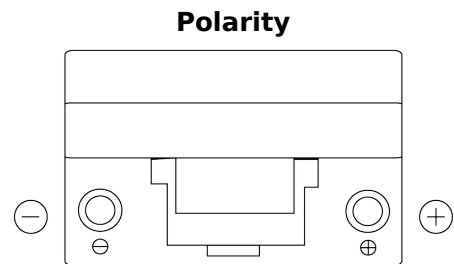

**Product overview**

Batteries for Cars

**Technica TB704**

Part number	TB704
Technology	Flooded
EAN/GTIN	3661024054430
Voltage	12 V
Capacity	70.0 Ah
CCA	540 A
Length	270 mm
Width	173 mm
Height	222 mm
Box size	D26
Polarity	ETN 0
Terminal Type	EN taper post
Hold Down	Korean B1+B6
Weights (subject of variation)	16.10 kg