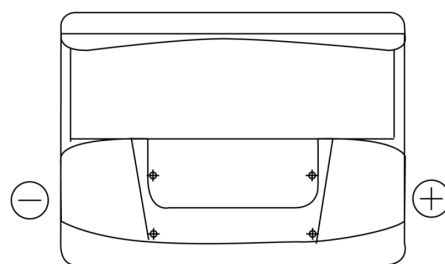

**Product overview**

Batteries for Cars

**Technica TB620**

Part number	TB620
Technology	Flooded
EAN/GTIN	3661024054539
Voltage	12 V
Capacity	62.0 Ah
CCA	540 A
Length	242 mm
Width	175 mm
Height	190 mm
Box size	L02
Polarity	ETN 0
Terminal Type	EN taper post
Hold Down	B13
Weights (subject of variation)	14.20 kg

**Polarity**

**Terminal Type**

**Hold Down**

Design, features and specifications are subject to change without notice. We disclaim any representation or warranty, express or implied, concerning the data or recommendations, and in no event shall be liable for any loss or damage claimed to have arisen as a result. Some products may not be available in your local market.