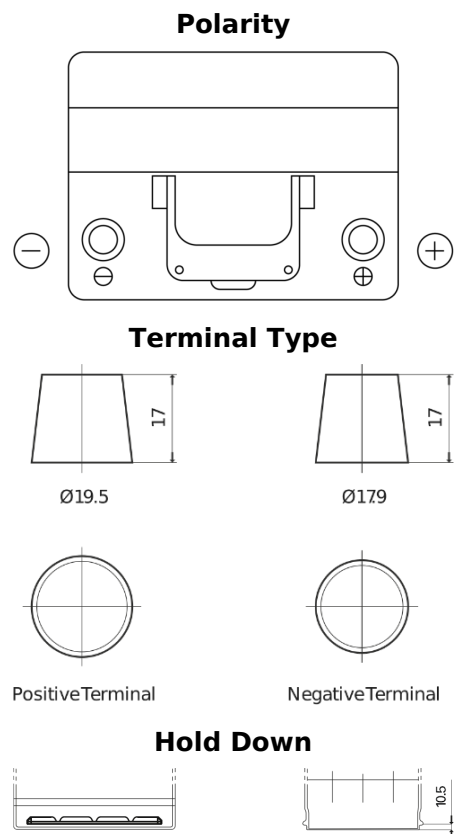

**Product overview**

Batteries for Cars

**Technica TB604**

Part number	TB604
Technology	Flooded
EAN/GTIN	3661024054416
Voltage	12 V
Capacity	60.0 Ah
CCA	480 A
Length	230 mm
Width	173 mm
Height	222 mm
Box size	D23
Polarity	ETN 0
Terminal Type	EN taper post
Hold Down	Korean B1
Weights (subject of variation)	14.60 kg