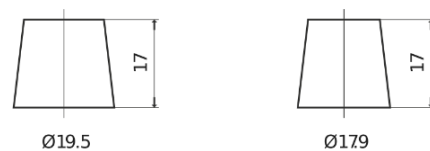

Terminal Type