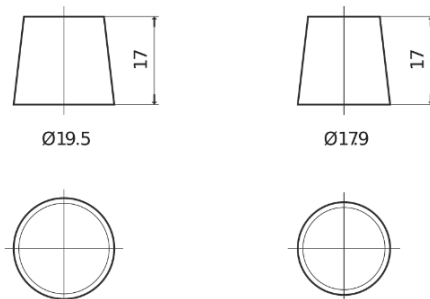

**Product overview**

Batteries for Cars

**Technica TB602**

Part number	TB602
Technology	Flooded
EAN/GTIN	3661024054638
Voltage	12 V
Capacity	60.0 Ah
CCA	540 A
Length	242 mm
Width	175 mm
Height	175 mm
Box size	LB2
Polarity	ETN 0
Terminal Type	EN taper post
Hold Down	B13
Weights (subject of variation)	12.90 kg

**Polarity**

**Terminal Type**

Positive Terminal

Negative Terminal

**Hold Down**

Design, features and specifications are subject to change without notice. We disclaim any representation or warranty, express or implied, concerning the data or recommendations, and in no event shall be liable for any loss or damage claimed to have arisen as a result. Some products may not be available in your local market.