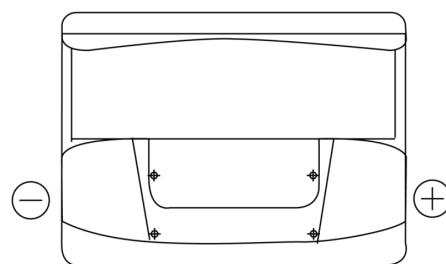

**Product overview**

Batteries for Cars

**Technica TB602**

Part number	TB602
Technology	Flooded
EAN/GTIN	3661024054638
Voltage	12 V
Capacity	60.0 Ah
CCA	540 A
Length	242 mm
Width	175 mm
Height	175 mm
Box size	LB2
Polarity	ETN 0
Terminal Type	EN taper post
Hold Down	B13
Weights (subject of variation)	12.90 kg

**Polarity**

**Terminal Type**

Positive Terminal

Negative Terminal

**Hold Down**

Design, features and specifications are subject to change without notice. We disclaim any representation or warranty, express or implied, concerning the data or recommendations, and in no event shall be liable for any loss or damage claimed to have arisen as a result. Some products may not be available in your local market.