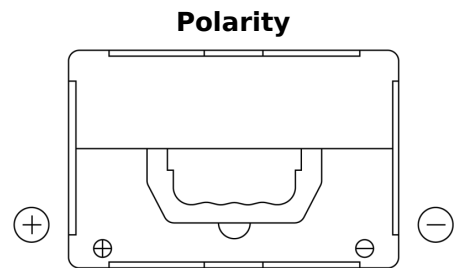

**Product overview**

Batteries for Cars

**Technica TB558**

Part number	TB558
Technology	Flooded
EAN/GTIN	3661024057158
Voltage	12 V
Capacity	55.0 Ah
CCA	620 A
Length	230 mm
Width	180 mm
Height	186 mm
Box size	G75
Polarity	ETN 1
Terminal Type	SAE S 3/8" side Terminal
Hold Down	B7
Weights (subject of variation)	14.20 kg