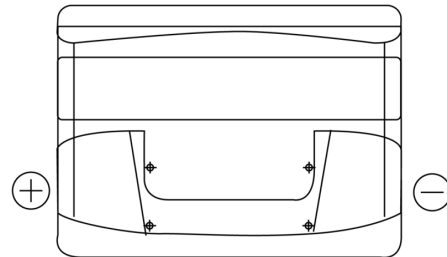

Product overview

Batteries for Cars

Technica TB501

Part number	TB501
Technology	Flooded
EAN/GTIN	3661024054522
Voltage	12 V
Capacity	50.0 Ah
CCA	450 A
Length	207 mm
Width	175 mm
Height	190 mm
Box size	L01
Polarity	ETN 1
Terminal Type	EN taper post
Hold Down	B13
Weights (subject of variation)	12.20 kg

Polarity

Terminal Type

Positive Terminal

Negative Terminal

Hold Down

Design, features and specifications are subject to change without notice. We disclaim any representation or warranty, express or implied, concerning the data or recommendations, and in no event shall be liable for any loss or damage claimed to have arisen as a result. Some products may not be available in your local market.