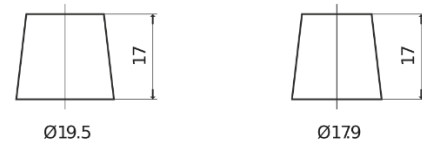

**Product overview**

Batteries for Cars

**Technica TB1100**

Part number	TB1100
Technology	Flooded
EAN/GTIN	3661024056236
Voltage	12 V
Capacity	110 Ah
CCA	850 A
Length	392 mm
Width	175 mm
Height	190 mm
Box size	L06
Polarity	ETN 0
Terminal Type	EN taper post
Hold Down	B13
Weights (subject of variation)	26.30 kg

**Polarity**

**Terminal Type**

Positive Terminal

Negative Terminal

**Hold Down**

Design, features and specifications are subject to change without notice. We disclaim any representation or warranty, express or implied, concerning the data or recommendations, and in no event shall be liable for any loss or damage claimed to have arisen as a result. Some products may not be available in your local market.