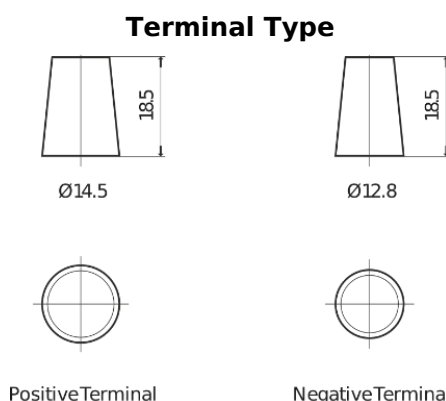

**Product overview**

Batteries for Cars

**Technica TB457**

|                                |                |
|--------------------------------|----------------|
| Part number                    | TB457          |
| Technology                     | Flooded        |
| EAN/GTIN                       | 3661024054362  |
| Voltage                        | 12 V           |
| Capacity                       | 45.0 Ah        |
| CCA                            | 330 A          |
| Length                         | 237 mm         |
| Width                          | 127 mm         |
| Height                         | 227 mm         |
| Box size                       | B24            |
| Polarity                       | ETN 1          |
| Terminal Type                  | JIS taper post |
| Hold Down                      | B0             |
| Weights (subject of variation) | 11.40 kg       |