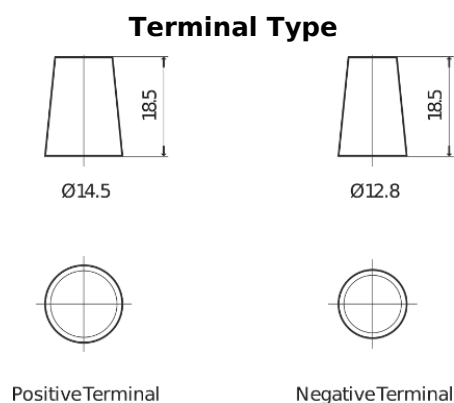

Product overview

Batteries for Cars

Technica TB457

Part number	TB457
Technology	Flooded
EAN/GTIN	3661024054362
Voltage	12 V
Capacity	45.0 Ah
CCA	330 A
Length	237 mm
Width	127 mm
Height	227 mm
Box size	B24
Polarity	ETN 1
Terminal Type	JIS taper post
Hold Down	B0
Weights (subject of variation)	11.40 kg