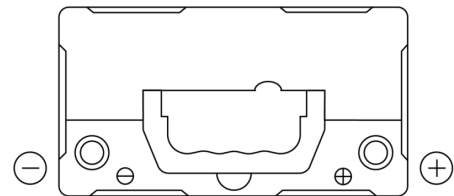

**Product overview**

Batteries for Cars

**Technica TB454**

Part number	TB454
Technology	Flooded
EAN/GTIN	3661024054379
Voltage	12 V
Capacity	45.0 Ah
CCA	330 A
Length	237 mm
Width	127 mm
Height	227 mm
Box size	B24
Polarity	ETN 0
Terminal Type	EN taper post
Hold Down	B0
Weights (subject of variation)	11.40 kg

**Polarity**

**Terminal Type**

Positive Terminal

Negative Terminal

**Hold Down**

Design, features and specifications are subject to change without notice. We disclaim any representation or warranty, express or implied, concerning the data or recommendations, and in no event shall be liable for any loss or damage claimed to have arisen as a result. Some products may not be available in your local market.