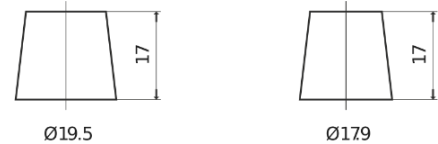

**Product overview**

Batteries for Cars

**Technica TB454**

Part number	TB454
Technology	Flooded
EAN/GTIN	3661024054379
Voltage	12 V
Capacity	45.0 Ah
CCA	330 A
Length	237 mm
Width	127 mm
Height	227 mm
Box size	B24
Polarity	ETN 0
Terminal Type	EN taper post
Hold Down	B0
Weights (subject of variation)	11.40 kg

**Polarity**

**Terminal Type**

Positive Terminal

Negative Terminal

**Hold Down**

Design, features and specifications are subject to change without notice. We disclaim any representation or warranty, express or implied, concerning the data or recommendations, and in no event shall be liable for any loss or damage claimed to have arisen as a result. Some products may not be available in your local market.