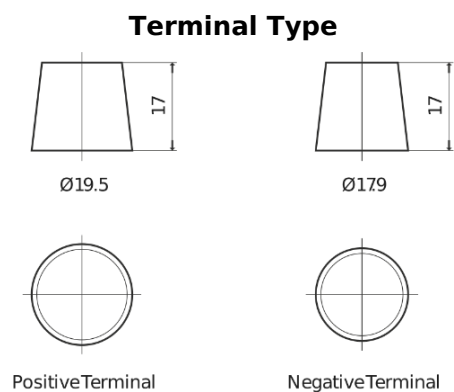

Product overview

Batteries for Cars

Technica TB454

Part number	TB454
Technology	Flooded
EAN/GTIN	3661024054379
Voltage	12 V
Capacity	45.0 Ah
CCA	330 A
Length	237 mm
Width	127 mm
Height	227 mm
Box size	B24
Polarity	ETN 0
Terminal Type	EN taper post
Hold Down	B0
Weights (subject of variation)	11.40 kg