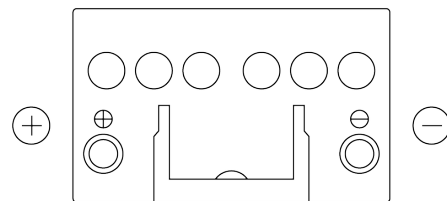

Product overview

Batteries for Cars

Technica TB451

Part number	TB451
Technology	Flooded
EAN/GTIN	3661024054485
Voltage	12 V
Capacity	45.0 Ah
CCA	330 A
Length	220 mm
Width	135 mm
Height	225 mm
Box size	E02
Polarity	ETN 1
Terminal Type	EN taper post
Hold Down	B1
Weights (subject of variation)	12.50 kg

Polarity

Terminal Type

Positive Terminal

Negative Terminal

Hold Down

Design, features and specifications are subject to change without notice. We disclaim any representation or warranty, express or implied, concerning the data or recommendations, and in no event shall be liable for any loss or damage claimed to have arisen as a result. Some products may not be available in your local market.