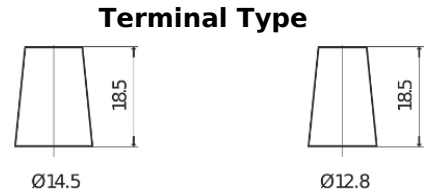

Product overview

Batteries for Cars

Technica TB357

Part number	TB357
Technology	Flooded
EAN/GTIN	3661024054348
Voltage	12 V
Capacity	35.0 Ah
CCA	240 A
Length	187 mm
Width	127 mm
Height	220 mm
Box size	B19
Polarity	ETN 1
Terminal Type	JIS taper post
Hold Down	B0
Weights (subject of variation)	8.90 kg