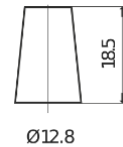

Product overview

Batteries for Cars

Technica TB356A

Part number	TB356A
Technology	Flooded
EAN/GTIN	3661024054881
Voltage	12 V
Capacity	35.0 Ah
CCA	240 A
Length	187 mm
Width	127 mm
Height	220 mm
Box size	B19
Polarity	ETN 0
Terminal Type	JIS taper post
Hold Down	Korean B1 Long
Weights (subject of variation)	8.90 kg

Polarity

Terminal Type

Positive Terminal

Negative Terminal

Hold Down

Design, features and specifications are subject to change without notice. We disclaim any representation or warranty, express or implied, concerning the data or recommendations, and in no event shall be liable for any loss or damage claimed to have arisen as a result. Some products may not be available in your local market.