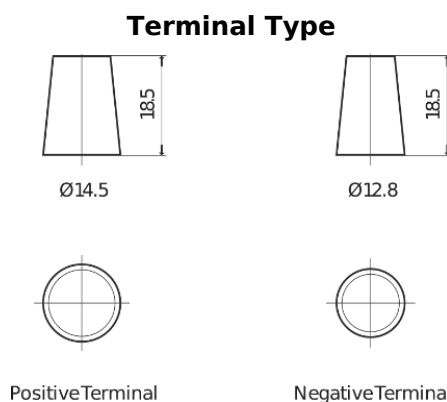

Product overview

Batteries for Cars

Technica TB356

Part number	TB356
Technology	Flooded
EAN/GTIN	3661024054331
Voltage	12 V
Capacity	35.0 Ah
CCA	240 A
Length	187 mm
Width	127 mm
Height	220 mm
Box size	B19
Polarity	ETN 0
Terminal Type	JIS taper post
Hold Down	B0
Weights (subject of variation)	8.90 kg