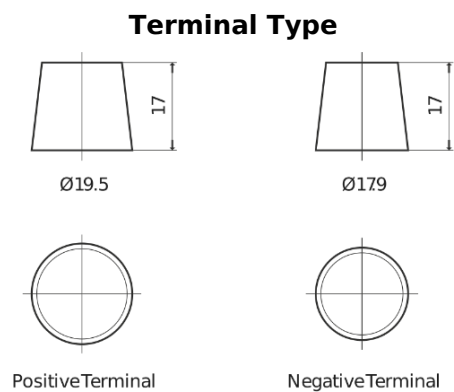

Product overview

Batteries for Cars

High-Tech TA954

Part number	TA954
Technology	Flooded
EAN/GTIN	3661024054188
Voltage	12 V
Capacity	95.0 Ah
CCA	800 A
Length	306 mm
Width	173 mm
Height	222 mm
Box size	D31
Polarity	ETN 0
Terminal Type	EN taper post
Hold Down	Korean B1
Weights (subject of variation)	21.40 kg