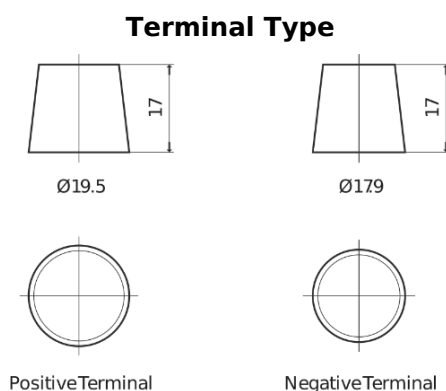

Product overview

Batteries for Cars

High-Tech TA954

Part number	TA954
Technology	Flooded
EAN/GTIN	3661024054188
Voltage	12 V
Capacity	95.0 Ah
CCA	800 A
Length	306 mm
Width	173 mm
Height	222 mm
Box size	D31
Polarity	ETN 0
Terminal Type	EN taper post
Hold Down	Korean B1
Weights (subject of variation)	21.40 kg