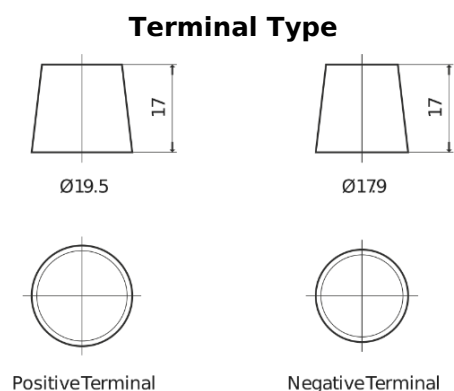

Product overview

Batteries for Cars

High-Tech TA954

Part number	TA954
Technology	Flooded
EAN/GTIN	3661024054188
Voltage	12 V
Capacity	95.0 Ah
CCA	800 A
Length	306 mm
Width	173 mm
Height	222 mm
Box size	D31
Polarity	ETN 0
Terminal Type	EN taper post
Hold Down	Korean B1
Weights (subject of variation)	21.40 kg