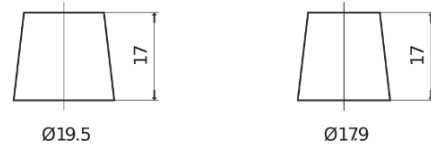

Product overview

Batteries for Cars

High-Tech TA852

Part number	TA852
Technology	Flooded
EAN/GTIN	3661024054294
Voltage	12 V
Capacity	85.0 Ah
CCA	800 A
Length	315 mm
Width	175 mm
Height	175 mm
Box size	LB4
Polarity	ETN 0
Terminal Type	EN taper post
Hold Down	B13
Weights (subject of variation)	18.60 kg

Polarity

Terminal Type

Positive Terminal

Negative Terminal

Hold Down

Design, features and specifications are subject to change without notice. We disclaim any representation or warranty, express or implied, concerning the data or recommendations, and in no event shall be liable for any loss or damage claimed to have arisen as a result. Some products may not be available in your local market.