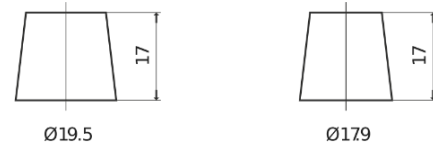

**Product overview**

Batteries for Cars

**High-Tech TA852**

Part number	TA852
Technology	Flooded
EAN/GTIN	3661024054294
Voltage	12 V
Capacity	85.0 Ah
CCA	800 A
Length	315 mm
Width	175 mm
Height	175 mm
Box size	LB4
Polarity	ETN 0
Terminal Type	EN taper post
Hold Down	B13
Weights (subject of variation)	18.60 kg

**Polarity**

**Terminal Type**

Positive Terminal

Negative Terminal

**Hold Down**

Design, features and specifications are subject to change without notice. We disclaim any representation or warranty, express or implied, concerning the data or recommendations, and in no event shall be liable for any loss or damage claimed to have arisen as a result. Some products may not be available in your local market.