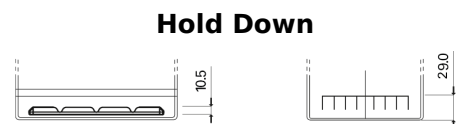

Product overview

Batteries for Cars

High-Tech TA754

| | |
|--------------------------------|---------------|
| Part number | TA754 |
| Technology | Flooded |
| EAN/GTIN | 3661024054164 |
| Voltage | 12 V |
| Capacity | 75.0 Ah |
| CCA | 630 A |
| Length | 270 mm |
| Width | 173 mm |
| Height | 222 mm |
| Box size | D26 |
| Polarity | ETN 0 |
| Terminal Type | EN taper post |
| Hold Down | Korean B1+B6 |
| Weights (subject of variation) | 17.40 kg |