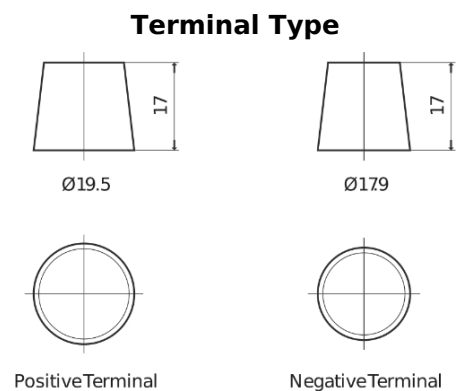

Product overview

Batteries for Cars

High-Tech TA754

| | |
|--------------------------------|---------------|
| Part number | TA754 |
| Technology | Flooded |
| EAN/GTIN | 3661024054164 |
| Voltage | 12 V |
| Capacity | 75.0 Ah |
| CCA | 630 A |
| Length | 270 mm |
| Width | 173 mm |
| Height | 222 mm |
| Box size | D26 |
| Polarity | ETN 0 |
| Terminal Type | EN taper post |
| Hold Down | Korean B1+B6 |
| Weights (subject of variation) | 17.40 kg |