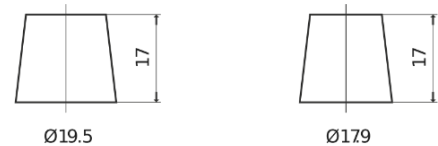

**Product overview**

Batteries for Cars

**High-Tech TA640**

Part number	TA640
Technology	Flooded
EAN/GTIN	3661024054225
Voltage	12 V
Capacity	64.0 Ah
CCA	640 A
Length	242 mm
Width	175 mm
Height	190 mm
Box size	L02
Polarity	ETN 0
Terminal Type	EN taper post
Hold Down	B13
Weights (subject of variation)	14.90 kg

**Polarity**

**Terminal Type**

Positive Terminal

Negative Terminal

**Hold Down**

Design, features and specifications are subject to change without notice. We disclaim any representation or warranty, express or implied, concerning the data or recommendations, and in no event shall be liable for any loss or damage claimed to have arisen as a result. Some products may not be available in your local market.