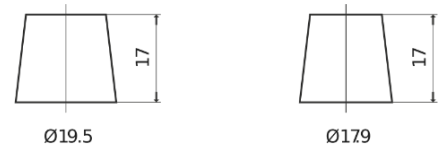

Terminal Type

Positive Terminal

Negative Terminal