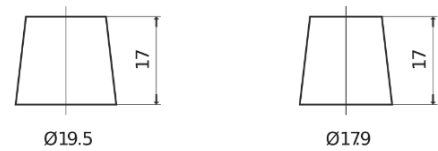

Terminal Type

Positive Terminal

Negative Terminal