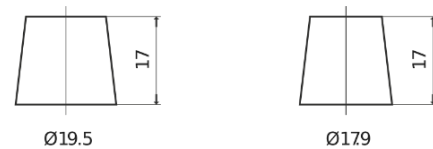

Product overview

Batteries for Cars

High-Tech TA472

Part number	TA472
Technology	Flooded
EAN/GTIN	3661024054263
Voltage	12 V
Capacity	47.0 Ah
CCA	450 A
Length	207 mm
Width	175 mm
Height	175 mm
Box size	LB1
Polarity	ETN 0
Terminal Type	EN taper post
Hold Down	B13
Weights (subject of variation)	11.40 kg

Polarity

Terminal Type

Positive Terminal

Negative Terminal

Hold Down

Design, features and specifications are subject to change without notice. We disclaim any representation or warranty, express or implied, concerning the data or recommendations, and in no event shall be liable for any loss or damage claimed to have arisen as a result. Some products may not be available in your local market.