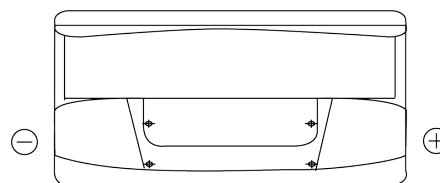

Product overview

Batteries for Trucks, Buses, Construction, Agriculture

PowerPRO Agri&Construction TJ1000

Part number	TJ1000
Technology	Flooded
EAN/GTIN	3661024056809
Voltage	12 V
Capacity	100 Ah
CCA	850 A
Length	353 mm
Width	175 mm
Height	190 mm
Box size	L05
Polarity	ETN 0
Terminal Type	EN taper post
Hold Down	B13
Weights (subject of variation)	21.80 kg

Polarity

Terminal Type

Ø19.5

Ø179

Positive Terminal

Negative Terminal

Hold Down

5 notches