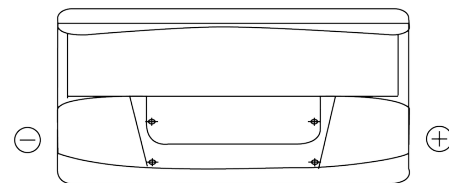

Product overview

Batteries for Trucks, Buses, Construction, Agriculture

PowerPRO Agri&Construction EJ1000

Part number	EJ1000
Technology	Flooded
EAN/GTIN	3661024036986
Voltage	12 V
Capacity	100 Ah
CCA	850 A
Length	353 mm
Width	175 mm
Height	190 mm
Box size	L05
Polarity	ETN 0
Terminal Type	EN taper post
Hold Down	B13
Weights (subject of variation)	21.80 kg

Polarity

Terminal Type

Hold Down

Design, features and specifications are subject to change without notice. We disclaim any representation or warranty, express or implied, concerning the data or recommendations, and in no event shall be liable for any loss or damage claimed to have arisen as a result. Some products may not be available in your local market.