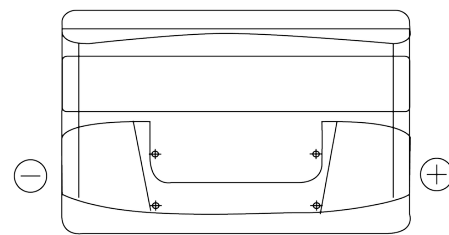

Product overview

Batteries for Cars

Formula FB950

Part number	FB950
Technology	Flooded
EAN/GTIN	3661024044585
Voltage	12 V
Capacity	95 Ah
CCA	800 A
Length	353 mm
Width	175 mm
Height	190 mm
Box size	L05
Polarity	ETN 0
Terminal Type	EN taper post
Hold Down	B13
Weights (subject of variation)	21.60 kg

Polarity

Terminal Type

Hold Down

Design, features and specifications are subject to change without notice. We disclaim any representation or warranty, express or implied, concerning the data or recommendations, and in no event shall be liable for any loss or damage claimed to have arisen as a result. Some products may not be available in your local market.