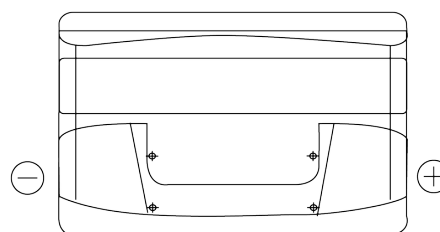

**Product overview**

Batteries for Cars

**Power DB950**

Part number	DB950
Technology	Flooded
EAN/GTIN	3661024024587
Voltage	12 V
Capacity	95 Ah
CCA	800 A
Length	353 mm
Width	175 mm
Height	190 mm
Box size	L05
Polarity	ETN 0
Terminal Type	EN taper post
Hold Down	B13
Weights (subject of variation)	21.60 kg

**Polarity**

**Terminal Type**

Positive Terminal

Negative Terminal

**Hold Down**

Design, features and specifications are subject to change without notice. We disclaim any representation or warranty, express or implied, concerning the data or recommendations, and in no event shall be liable for any loss or damage claimed to have arisen as a result. Some products may not be available in your local market.