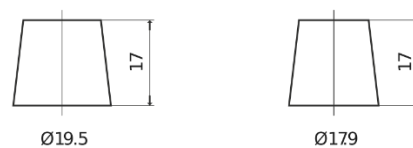

**Product overview**

Batteries for Cars

**Power DB950**

Part number	DB950
Technology	Flooded
EAN/GTIN	3661024024587
Voltage	12 V
Capacity	95 Ah
CCA	800 A
Length	353 mm
Width	175 mm
Height	190 mm
Box size	L05
Polarity	ETN 0
Terminal Type	EN taper post
Hold Down	B13
Weights (subject of variation)	21.60 kg

**Polarity**

**Terminal Type**

Positive Terminal

Negative Terminal

**Hold Down**

Design, features and specifications are subject to change without notice. We disclaim any representation or warranty, express or implied, concerning the data or recommendations, and in no event shall be liable for any loss or damage claimed to have arisen as a result. Some products may not be available in your local market.