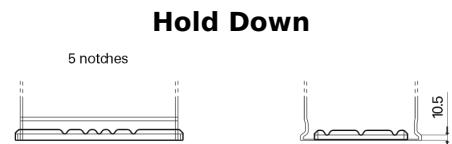

**Product overview**

Batteries for Marine and Leisure

**Equipment ET650**

Part number	ET650
Technology	Flooded
EAN/GTIN	3661024035927
Voltage	12 V
Capacity	100 Ah
Watt hour	650 Wh
Length	353 mm
Width	175 mm
Height	190 mm
Box size	L05
Polarity	ETN 0
Terminal Type	EN taper post
Hold Down	B13
Weights (subject of variation)	26.50 kg