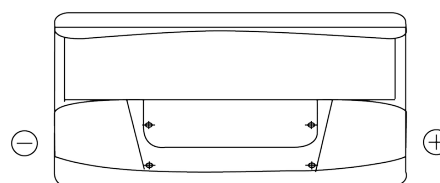

**Product overview**

Batteries for Marine and Leisure

**Start EN800**

Part number	EN800
Technology	Flooded
EAN/GTIN	3661024036351
Voltage	12 V
Capacity	90 Ah
CCA	720 A
MCA	800
Length	353 mm
Width	175 mm
Height	190 mm
Box size	L05
Polarity	ETN 0
Terminal Type	EN taper post
Hold Down	B13
Weights (subject of variation)	20.50 kg

**Polarity**

**Terminal Type**

Positive Terminal

Negative Terminal

**Hold Down**

Design, features and specifications are subject to change without notice. We disclaim any representation or warranty, express or implied, concerning the data or recommendations, and in no event shall be liable for any loss or damage claimed to have arisen as a result. Some products may not be available in your local market.