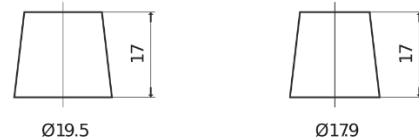

Terminal Type