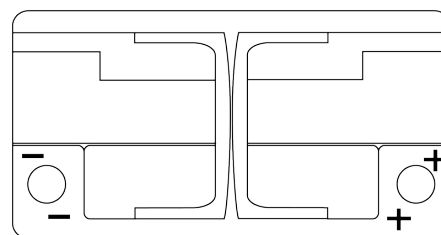

Product overview

Batteries for Cars

EFB TL800

Part number	TL800
Technology	EFB
EAN/GTIN	3661024055703
Voltage	12 V
Capacity	80 Ah
CCA	800 A
Length	315 mm
Width	175 mm
Height	190 mm
Box size	L04
Polarity	ETN 0
Terminal Type	EN taper post
Hold Down	B13
Weights (subject of variation)	22.10 kg

Polarity

Terminal Type

Positive Terminal

Negative Terminal

Hold Down

Design, features and specifications are subject to change without notice. We disclaim any representation or warranty, express or implied, concerning the data or recommendations, and in no event shall be liable for any loss or damage claimed to have arisen as a result. Some products may not be available in your local market.