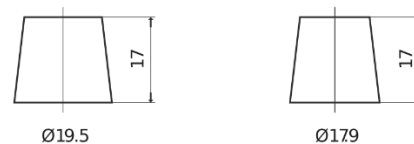

Product overview

Batteries for Cars

EFB TL800

Part number	TL800
Technology	EFB
EAN/GTIN	3661024055703
Voltage	12 V
Capacity	80 Ah
CCA	800 A
Length	315 mm
Width	175 mm
Height	190 mm
Box size	L04
Polarity	ETN 0
Terminal Type	EN taper post
Hold Down	B13
Weights (subject of variation)	22.10 kg

Polarity

Terminal Type

Positive Terminal

Negative Terminal

Hold Down

Design, features and specifications are subject to change without notice. We disclaim any representation or warranty, express or implied, concerning the data or recommendations, and in no event shall be liable for any loss or damage claimed to have arisen as a result. Some products may not be available in your local market.