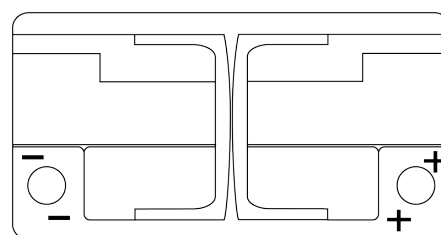

Product overview

Batteries for Cars

EFB EL800

Part number	EL800
Technology	EFB
EAN/GTIN	3661024035705
Voltage	12 V
Capacity	80 Ah
CCA	800 A
Length	315 mm
Width	175 mm
Height	190 mm
Box size	L04
Polarity	ETN 0
Terminal Type	EN taper post
Hold Down	B13
Weights (subject of variation)	22.10 kg

Polarity

Terminal Type

Positive Terminal

Negative Terminal

Hold Down

Design, features and specifications are subject to change without notice. We disclaim any representation or warranty, express or implied, concerning the data or recommendations, and in no event shall be liable for any loss or damage claimed to have arisen as a result. Some products may not be available in your local market.