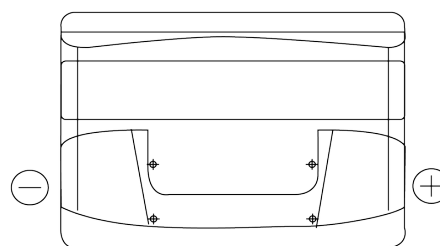

**Product overview**

Batteries for Cars

**Technica TB800**

|                                |               |
|--------------------------------|---------------|
| Part number                    | TB800         |
| Technology                     | Flooded       |
| EAN/GTIN                       | 3661024056465 |
| Voltage                        | 12 V          |
| Capacity                       | 80 Ah         |
| CCA                            | 640 A         |
| Length                         | 315 mm        |
| Width                          | 175 mm        |
| Height                         | 190 mm        |
| Box size                       | L04           |
| Polarity                       | ETN 0         |
| Terminal Type                  | EN taper post |
| Hold Down                      | B13           |
| Weights (subject of variation) | 19.00 kg      |

**Polarity**

**Terminal Type**

Positive Terminal

Negative Terminal

**Hold Down**

Design, features and specifications are subject to change without notice. We disclaim any representation or warranty, express or implied, concerning the data or recommendations, and in no event shall be liable for any loss or damage claimed to have arisen as a result. Some products may not be available in your local market.