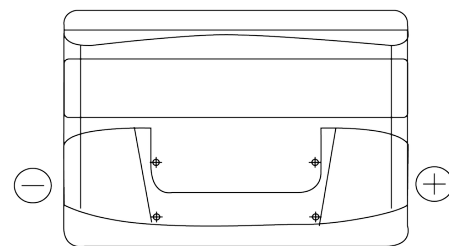

Product overview

Batteries for Cars

Formula FB800

Part number	FB800
Technology	Flooded
EAN/GTIN	3661024046244
Voltage	12 V
Capacity	80 Ah
CCA	640 A
Length	315 mm
Width	175 mm
Height	190 mm
Box size	L04
Polarity	ETN 0
Terminal Type	EN taper post
Hold Down	B13
Weights (subject of variation)	19.00 kg

Polarity

Terminal Type

Positive Terminal

Negative Terminal

Hold Down

Design, features and specifications are subject to change without notice. We disclaim any representation or warranty, express or implied, concerning the data or recommendations, and in no event shall be liable for any loss or damage claimed to have arisen as a result. Some products may not be available in your local market.