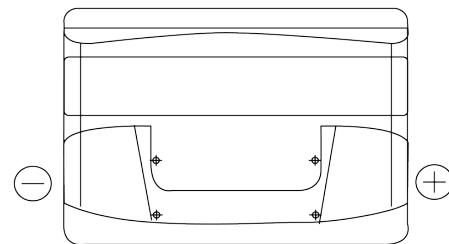

**Product overview**

Batteries for Cars

**Excell EB800**

Part number	EB800
Technology	Flooded
EAN/GTIN	3661024036443
Voltage	12 V
Capacity	80 Ah
CCA	640 A
Length	315 mm
Width	175 mm
Height	190 mm
Box size	L04
Polarity	ETN 0
Terminal Type	EN taper post
Hold Down	B13
Weights (subject of variation)	19.00 kg

**Polarity**

**Terminal Type**

Positive Terminal

Negative Terminal

**Hold Down**

Design, features and specifications are subject to change without notice. We disclaim any representation or warranty, express or implied, concerning the data or recommendations, and in no event shall be liable for any loss or damage claimed to have arisen as a result. Some products may not be available in your local market.