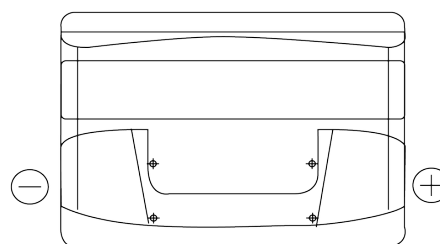

Product overview

Batteries for Cars

Excell EB800

Part number	EB800
Technology	Flooded
EAN/GTIN	3661024036443
Voltage	12 V
Capacity	80 Ah
CCA	640 A
Length	315 mm
Width	175 mm
Height	190 mm
Box size	L04
Polarity	ETN 0
Terminal Type	EN taper post
Hold Down	B13
Weights (subject of variation)	19.00 kg

Polarity

Terminal Type

Positive Terminal

Negative Terminal

Hold Down

Design, features and specifications are subject to change without notice. We disclaim any representation or warranty, express or implied, concerning the data or recommendations, and in no event shall be liable for any loss or damage claimed to have arisen as a result. Some products may not be available in your local market.