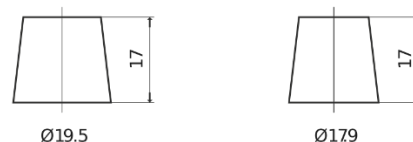

Terminal Type

Positive Terminal

Negative Terminal