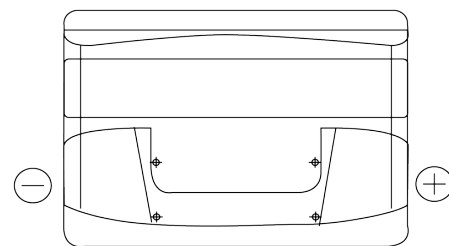

**Product overview**

Batteries for Cars

**Power DB800**

Part number	DB800
Technology	Flooded
EAN/GTIN	3661024026246
Voltage	12 V
Capacity	80 Ah
CCA	640 A
Length	315 mm
Width	175 mm
Height	190 mm
Box size	L04
Polarity	ETN 0
Terminal Type	EN taper post
Hold Down	B13
Weights (subject of variation)	19.00 kg

**Polarity**

**Terminal Type**

Positive Terminal

Negative Terminal

**Hold Down**

Design, features and specifications are subject to change without notice. We disclaim any representation or warranty, express or implied, concerning the data or recommendations, and in no event shall be liable for any loss or damage claimed to have arisen as a result. Some products may not be available in your local market.