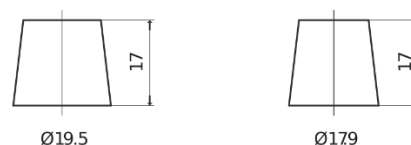

Terminal Type